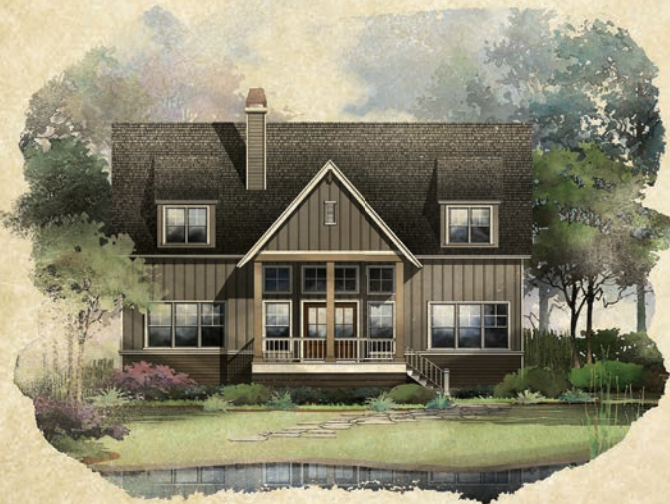

WHITE
OAK
LANDING

Lakeside Elevation

The Tempest

DESIGNER: Larry Furlong

- Two story cottage
- Generous open concept with large living room, fireplace adjacent to dining room and kitchen
- Master suite on main level
- Two additional bedrooms and bunk area on upper level
- Large lakeside porch for enjoying the outdoors
- All bedrooms have a view of the lake
- Low maintenance landscape
- Seawall, pier and waterfront features included

Street Side Elevation

Total square feet - 1983 | Conditioned sq. ft. - 1880 | WhiteOakLandingLM.com

WHITE
OAK
LANDING

Main Level

Upper Level